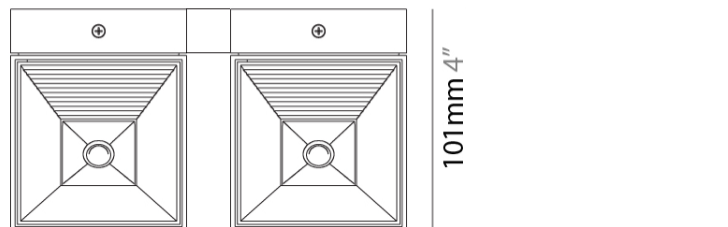

OPTICAL

RATINGS AND CERTIFICATIONS

Certified By: Certified for North American Standards _____
 IP rating: IP20 _____

108mm (4 1/4")
 108mm (4 1/4")
 J-Box cover plate
 Included

180mm 7 1/16"

101mm 4"

PROJECT